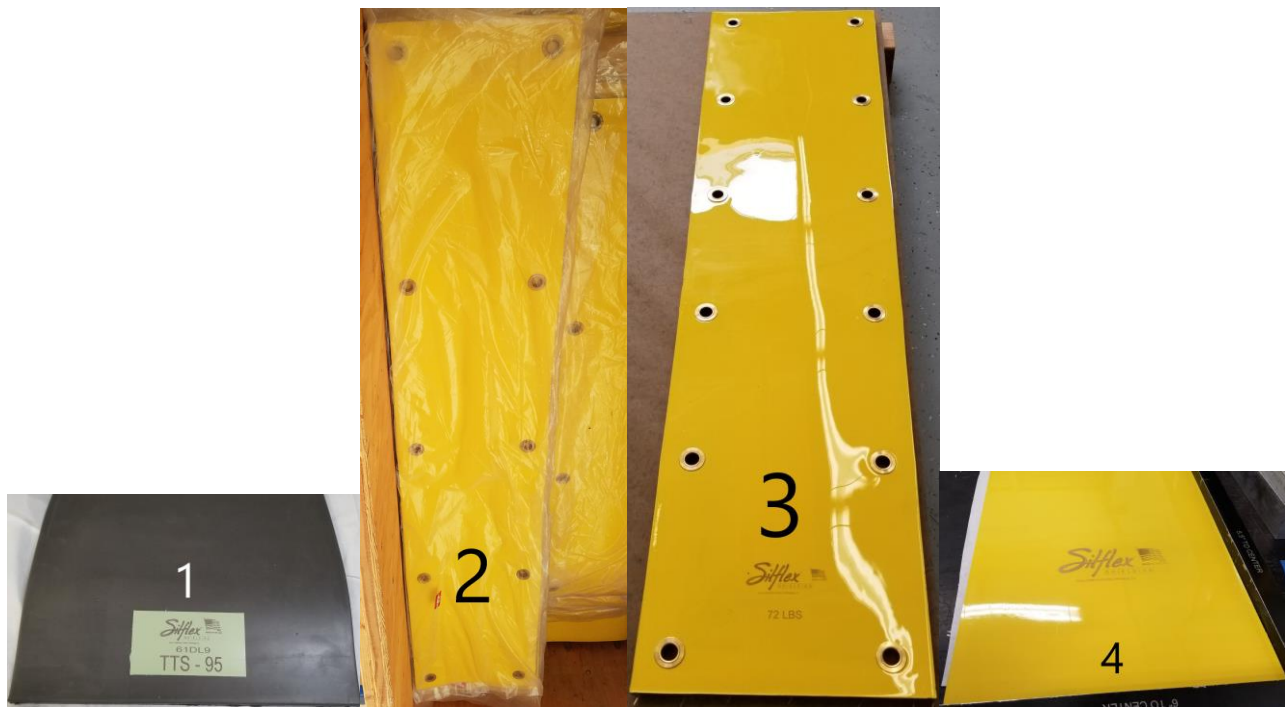

Silflex® Discounted Stock With Next Day Shipping
 Stock Product List - November 2018

Product	Length (in)	Width (in)	Thick (in)	Material	Density (g/cc)	Weight (lbs)	Quantity	Picture
Sheet	6	12	0.342	Tungsten	7.8	7	1	1
Sheet	12	12	0.356	Tungsten	7.8	14.5	3	1
Sheet	12	24	0.366	Tungsten	7.6	29	2	1
Sheet	12	36	0.365	Tungsten	7.6	43	2	1
Sheet	12	48	0.302	Tungsten	6.8	43	5	1
Sheet	12	48	0.302	Tungsten	7.5	47	2	1
Sheet	12	48	0.302	Tungsten	7.6	48	1	1
Sheet	12	48	0.302	Tungsten	8	50	1	1
Sheet	12	48	0.302	Tungsten	8.3	52	1	1
Sheet	12	48	0.302	Tungsten	8.6	54	1	1
Sheet	12	48	0.375	Tungsten	7.7	40	10	2
Sheet	12	60	0.375	Tungsten	7.4	48	10	2
Sheet	12	60	0.5	Tungsten	7.4	72	10	2
Sheet	12	48	0.75	Mixed	4.8	75	11	3
Sheet	12	72	0.375	Mixed	4.5	52.5	18	4